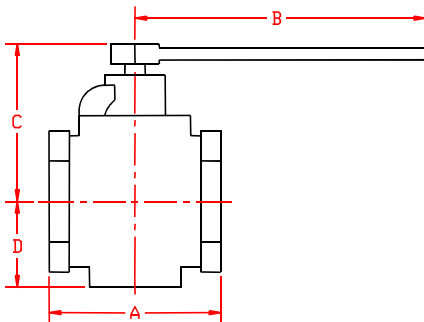

VALVES and COCKS

BULLETIN
1400 & 1500 SERIES
PAGE NO. 2

DIMENSIONS -- 1481-FM-CC SERIES

Model Number	Pipe Size	A	B	C	D	Port Size as % Pipe Size	Weight (Lbs.)
1481-6FM-CC	3/4"	3-3/4"	8-1/8"	4-1/2"	1/8"	Full Port	2.25
1481-8FM-CC	1"	4-1/4"	9-9/16"	4-7/8"	1/8"		3.50
1481-10FM-CC	1-1/4"	5"	9-9/16"	5-9/16"	1/8"		6.00
1481-12FM-CC	1-1/2"	5"	9-9/16"	5-9/16"	1/8"		9.00

Consult factory for other sizes available but not listed.

6 FM-CC TO 12 FM-CC FM COCK
BRASS COCK WITH HANDLE
125 psig MAXIMUM

DIMENSIONS -- 1501-LPC SERIES

Model Number	Pipe Size	A	B	C	D	Port Size as % Pipe Size	Weight (Lbs.)
1501-4LPC	1/2"	3-5/8"	7"	3-3/8"	1-13/16"	Full Port	4.38
1501-6LPC	3/4"	3-5/8"	7"	3-3/8"	1-13/16"		4.44
1501-8LPC	1"	3-7/8"	7"	3-3/8"	1-13/16"		4.69
1501-10LPC	1-1/4"	5"	7"	3-13/16"	2-5/8"		6.63
1501-12LPC	1-1/2"	5"	7"	3-13/16"	2-5/8"		8.50
1501-16LPC	2"	5-3/4"	12"	5-1/16"	3-1/16"		14.75
1501-20LPC	2-1/2"	6-3/4"	12"	5-5/16"	3-1/4"		45.00
1501-24LPC	3"	7-1/2"	18"	6-11/16"	4-1/8"		69.00
1501-32LPC	4"	10"	24"	7-1/2"	5-1/8"		85.00