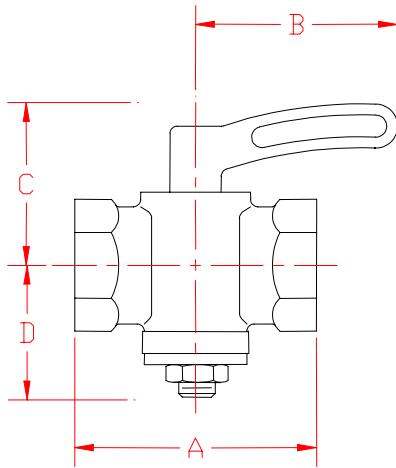

VALVES and COCKS

MODELS: 1401-CC, 1431-NV,
1461-TWC, 1481-FM-CC
1501-LPC

Revision: 0

BULLETIN
1400 & 1500

DIMENSIONS -- 1401-CC SERIES

Model Number	Pipe Size	A	B	C	D	Port Size as % Pipe Size	Weight (Lbs.)
1401-2CC	1/4"	1-11/16"	1-7/16"	1-1/8"	1-1/8"	40%	0.38
1401-3CC	3/8"	1-11/16"	1-7/16"	1-1/8"	1-1/8"		0.44
1401-4CC	1/2"	2-1/16"	1-3/4"	1-3/8"	1-1/4"		0.94
1401-6CC	3/4"	2-5/16"	2-1/4"	1-1/2"	1-3/8"		1.00
1401-8CC	1"	2-9/16"	2-1/2"	2"	1-1/2"		1.56
1401-10CC	1-1/4"	3-3/16"	3-1/8"	2-3/8"	2"		2.50
1401-12CC	1-1/2"	3-1/2"	3-3/8"	2-1/2"	2-1/8"		3.38

Consult factory for other sizes available but not listed.

2 CC - 12 CC LEVER GAS COCK
20 CC SQ. HEAD
24 CC SQ. HEAD LESS STOPS
10 psig MAXIMUM

DIMENSIONS -- 1431-NV SERIES

Model Number	Pipe Size	A	B	C	Port Size as % Pipe Size	Weight (Lbs.)
1431-2NV	1/4"	1-1/2"	1-3/4"	2-3/8"	30%	0.38
1431-3NV	3/8"	1-13/16"	2-1/8"	2-3/4"		0.56
1431-4NV	1/2"	2-1/16"	2-1/8"	3-1/8"		0.81
1431-6NV	3/4"	2-5/16"	2-1/8"	4"		1.00
1431-8NV	1"	3"	2-3/4"	4-3/8"		1.81
1431-10NV	1-1/4"	3-1/4"	2-3/4"	4-3/4"		2.75

VALVES and COCKS

BULLETIN
1400 & 1500 SERIES
PAGE NO. 2

DIMENSIONS -- 1481-FM-CC SERIES

Model Number	Pipe Size	A	B	C	D	Port Size as % Pipe Size	Weight (Lbs.)
1481-6FM-CC	3/4"	3-3/4"	8-1/8"	4-1/2"	1/8"	Full Port	2.25
1481-8FM-CC	1"	4-1/4"	9-9/16"	4-7/8"	1/8"		3.50
1481-10FM-CC	1-1/4"	5"	9-9/16"	5-9/16"	1/8"		6.00
1481-12FM-CC	1-1/2"	5"	9-9/16"	5-9/16"	1/8"		9.00