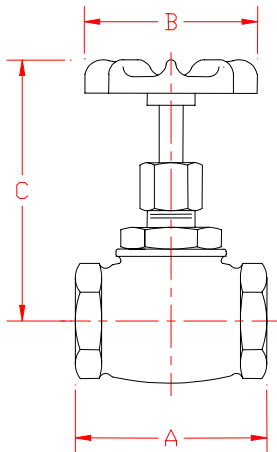

VALVES and COCKS

MODELS: 1401-CC, 1431-NV,
1461-TWC, 1481-FM-CC
1501-LPC

Revision: 0

BULLETIN
1400 & 1500

DIMENSIONS -- 1401-CC SERIES

Model Number	Pipe Size	A	B	C	D	Port Size as % Pipe Size	Weight (Lbs.)
1401-2CC	1/4"	1-11/16"	1-7/16"	1-1/8"	1-1/8"	40%	0.38
1401-3CC	3/8"	1-11/16"	1-7/16"	1-1/8"	1-1/8"		0.44
1401-4CC	1/2"	2-1/16"	1-3/4"	1-3/8"	1-1/4"		0.94
1401-6CC	3/4"	2-5/16"	2-1/4"	1-1/2"	1-3/8"		1.00
1401-8CC	1"	2-9/16"	2-1/2"	2"	1-1/2"		1.56
1401-10CC	1-1/4"	3-3/16"	3-1/8"	2-3/8"	2"		2.50
1401-12CC	1-1/2"	3-1/2"	3-3/8"	2-1/2"	2-1/8"		3.38

Consult factory for other sizes available but not listed.

2 CC - 12 CC LEVER GAS COCK
20 CC SQ. HEAD
24 CC SQ. HEAD LESS STOPS
10 psig MAXIMUM

DIMENSIONS -- 1431-NV SERIES

Model Number	Pipe Size	A	B	C	Port Size as % Pipe Size	Weight (Lbs.)
1431-2NV	1/4"	1-1/2"	1-3/4"	2-3/8"	30%	0.38
1431-3NV	3/8"	1-13/16"	2-1/8"	2-3/4"		0.56
1431-4NV	1/2"	2-1/16"	2-1/8"	3-1/8"		0.81
1431-6NV	3/4"	2-5/16"	2-1/8"	4"		1.00
1431-8NV	1"	3"	2-3/4"	4-3/8"		1.81
1431-10NV	1-1/4"	3-1/4"	2-3/4"	4-3/4"		2.75

VALVES and COCKS

BULLETIN
1400 & 1500 SERIES
PAGE NO. 2

DIMENSIONS -- 1481-FM-CC SERIES

Model Number	Pipe Size	A	B	C	D	Port Size as % Pipe Size	Weight (Lbs.)
1481-6FM-CC	3/4"	3-3/4"	8-1/8"	4-1/2"	1/8"	Full Port	2.25
1481-8FM-CC	1"	4-1/4"	9-9/16"	4-7/8"	1/8"		3.50
1481-10FM-CC	1-1/4"	5"	9-9/16"	5-9/16"	1/8"		6.00
1481-12FM-CC	1-1/2"	5"	9-9/16"	5-9/16"	1/8"		9.00