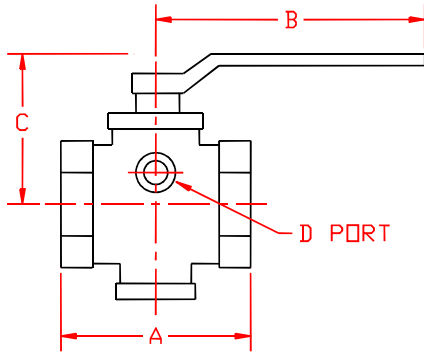

VALVES and COCKS

BULLETIN
1400 & 1500 SERIES
PAGE NO. 2

DIMENSIONS -- 1481-FM-CC SERIES

Model Number	Pipe Size	A	B	C	D	Port Size as % Pipe Size	Weight (Lbs.)
1481-6FM-CC	3/4"	3-3/4"	8-1/8"	4-1/2"	1/8"	Full Port	2.25
1481-8FM-CC	1"	4-1/4"	9-9/16"	4-7/8"	1/8"		3.50
1481-10FM-CC	1-1/4"	5"	9-9/16"	5-9/16"	1/8"		6.00
1481-12FM-CC	1-1/2"	5"	9-9/16"	5-9/16"	1/8"		9.00

Consult factory for other sizes available but not listed.

6 FM-CC TO 12 FM-CC FM COCK
BRASS COCK WITH HANDLE
125 psig MAXIMUM

DIMENSIONS -- 1501-LPC SERIES

Model Number	Pipe Size	A	B	C	D	Port Size as % Pipe Size	Weight (Lbs.)
1501-4LPC	1/2"	3-5/8"	7"	3-3/8"	1-13/16"	Full Port	4.38
1501-6LPC	3/4"	3-5/8"	7"	3-3/8"	1-13/16"		4.44
1501-8LPC	1"	3-7/8"	7"	3-3/8"	1-13/16"		4.69
1501-10LPC	1-1/4"	5"	7"	3-13/16"	2-5/8"		6.63
1501-12LPC	1-1/2"	5"	7"	3-13/16"	2-5/8"		8.50
1501-16LPC	2"	5-3/4"	12"	5-1/16"	3-1/16"		14.75
1501-20LPC	2-1/2"	6-3/4"	12"	5-5/16"	3-1/4"		45.00
1501-24LPC	3"	7-1/2"	18"	6-11/16"	4-1/8"		69.00
1501-32LPC	4"	10"	24"	7-1/2"	5-1/8"		85.00